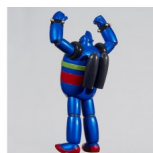

TETSUJIN 28-GO SOFUBI TOY BOX 020 GIGANTOR

Rating: Not Rated Yet

Price
\$149.99

Discount

Tax amount

[Ask a question about this product](#)

Description

From the classic anime series Tetsujin 28-go comes a Sofubi Toy Box figure of Tetsujin 28, also known as Gigantor!

With different points of articulation, Tetsujin can be displayed in poses from the series.

Product Features

- 8.8 inches (22.4cm)
- Made of PVC
- From the classic anime Tetsujin 28 Go, also known as Gigantor
- Features articulated shoulders, elbows, wrists, torso, and knees

Box Contents

- Gigantor Sofubi Toy Box 020 figure