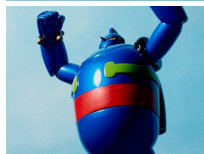

TETSUJIN 28-GO SOFUBI TOY BOX 020 GIGANTOR

Rating: Not Rated Yet

Price
\$149.99

Discount

Tax amount

[Ask a question about this product](#)

Description

From the classic anime series Tetsujin 28-go comes a Sofubi Toy Box figure of Tetsujin 28, also known as Gigantor!

With different points of articulation, Tetsujin can be displayed in poses from the series.

Product Features

- 8.8 inches (22.4cm)
- Made of PVC
- From the classic anime Tetsujin 28 Go, also known as Gigantor
- Features articulated shoulders, elbows, wrists, torso, and knees