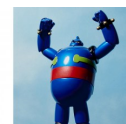

TETSUJIN 28-GO SOFUBI TOY BOX 020 GIGANTOR

Rating: Not Rated Yet

Price
\$149.99

Discount

Tax amount

[Ask a question about this product](#)

Description

From the classic anime series Tetsujin 28-go comes a Sofubi Toy Box figure of Tetsujin 28, also known as Gigantor!

With different points of articulation, Tetsujin can be displayed in poses from the series.

Product Features

- 8.8 inches (22.4cm)
- Made of PVC
- From the classic anime Tetsujin 28 Go, also known as Gigantor
- Features articulated shoulders, elbows, wrists, torso, and knees