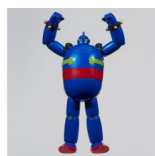

TETSUJIN 28-GO SOFUBI TOY BOX 020 GIGANTOR

Rating: Not Rated Yet

Price
\$149.99

Discount

Tax amount

[Ask a question about this product](#)

Description

From the classic anime series Tetsujin 28-go comes a Sofubi Toy Box figure of Tetsujin 28, also known as Gigantor!

With different points of articulation, Tetsujin can be displayed in poses from the series.

Product Features

- 8.8 inches (22.4cm)
- Made of PVC
- From the classic anime Tetsujin 28 Go, also known as Gigantor
- Features articulated shoulders, elbows, wrists, torso, and knees

Box Contents

- Gigantor Sofubi Toy Box 020 figure