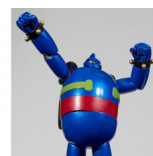

TETSUJIN 28-GO SOFUBI TOY BOX 020 GIGANTOR

Rating: Not Rated Yet

Price
\$149.99

Discount

Tax amount

[Ask a question about this product](#)

Description

From the classic anime series Tetsujin 28-go comes a Sofubi Toy Box figure of Tetsujin 28, also known as Gigantor!

With different points of articulation, Tetsujin can be displayed in poses from the series.

Product Features

- 8.8 inches (22.4cm)
- Made of PVC
- From the classic anime Tetsujin 28 Go, also known as Gigantor
- Features articulated shoulders, elbows, wrists, torso, and knees

Box Contents

- Gigantor Sofubi Toy Box 020 figure