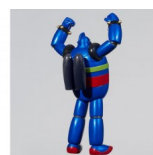

TETSUJIN 28-GO SOFUBI TOY BOX 020 GIGANTOR

Rating: Not Rated Yet

Price
\$149.99

Discount

Tax amount

[Ask a question about this product](#)

Description

From the classic anime series Tetsujin 28-go comes a Sofubi Toy Box figure of Tetsujin 28, also known as Gigantor!

With different points of articulation, Tetsujin can be displayed in poses from the series.

Product Features

- 8.8 inches (22.4cm)
- Made of PVC
- From the classic anime Tetsujin 28 Go, also known as Gigantor
- Features articulated shoulders, elbows, wrists, torso, and knees

Box Contents

- Gigantor Sofubi Toy Box 020 figure