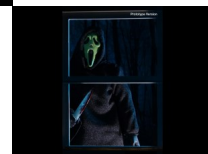

(PRE-ORDER) SCREAM ULTIMATE GHOSTFACE FIGURE

ESTIMATED ARRIVAL NOVEMBER 2020

Rating: Not Rated Yet

Price
\$39.99

Discount

Tax amount

[Ask a question about this product](#)

Description

NECA announces one of the greatest slashers from the '90s as part of the Ultimate figure line: Ghostface!

Ghostface stands approximately 7 inches tall dressed in an all fabric robe for full poseability, and comes with a disturbing amount of sharp objects—3 knives and a huge scythe, along with his voice changer.

This Ultimate version also features 4 interchangeable heads, including the original mask, the bloody variant, a zombie mask, and a glow in the dark mask—all packaged neatly in a window box.

Product Features

- 7 inch (17.78cm) scale
- Made of plastic
- Based on the Scream movie
- Includes 4 interchangeable heads
- Extra-articulated Ultimate body
- Features real fabric clothing
- Comes in window box packaging