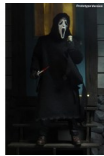

(PRE-ORDER) SCREAM ULTIMATE GHOSTFACE FIGURE

ESTIMATED ARRIVAL NOVEMBER 2020

Rating: Not Rated Yet

Price
$39.99

Discount