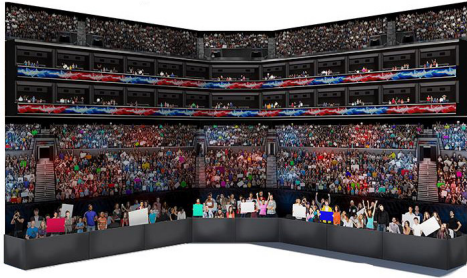

(COMING SOON) ARENA (3.0) 1/12 SCALE POP-UP DIORAMA

ESTIMATED ARRIVAL EARLY SEPTEMBER 2020

Rating: Not Rated Yet

Price
$129.99

Discount

Tax amount

[Ask a question about this product](#)