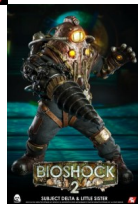

(RELEASED) BIOSHOCK 2 SUBJECT DELTA & LITTLE SISTER 1/6 SCALE COLLECTIBLE FIGURE SET