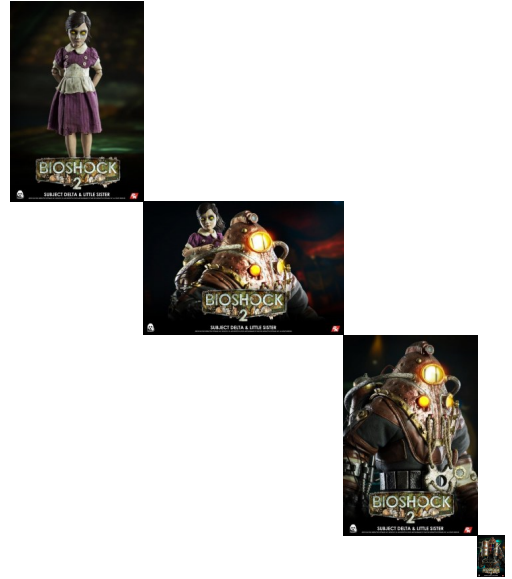

(RELEASED) BIOSHOCK 2 SUBJECT DELTA & LITTLE SISTER 1/6 SCALE COLLECTIBLE FIGURE SET

Rating: Not Rated Yet

Price

\$349.99

Discount \$-30.00

Tax amount

[Ask a question about this product](#)

Description

From the massively popular Bioshock 2 video game is a fully posable, 13 inch figure Subject Delta. This highly detailed figure features weathering effects to match perfectly his appearance in the game. His arms and legs are covered in a fabric material and the head lamps really light up.

Subject Delta would not be complete without his Little Sister companion. Little sister stands just over 5.50 inches tall and is dressed in a finely tailored fabric costume. She includes her harvesting tool and alternate hands.

Product Features

- Subject Delta
 - 13 inches (33cm)
 - Fully-posable figure features over 35 points of articulation
 - Highly detailed with incredible paint application
 - weathering effect based on the appearance in video game
 - Arms and legs covered with fabric material