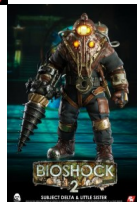

(RELEASED) BIOSHOCK 2 SUBJECT DELTA & LITTLE SISTER 1/6 SCALE COLLECTIBLE FIGURE SET