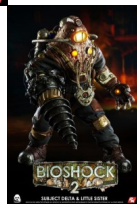

(RELEASED) BIOSHOCK 2 SUBJECT DELTA & LITTLE SISTER 1/6 SCALE COLLECTIBLE FIGURE SET