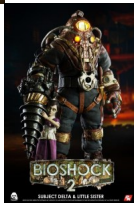

(RELEASED) BIOSHOCK 2 SUBJECT DELTA & LITTLE SISTER 1/6 SCALE COLLECTIBLE FIGURE SET